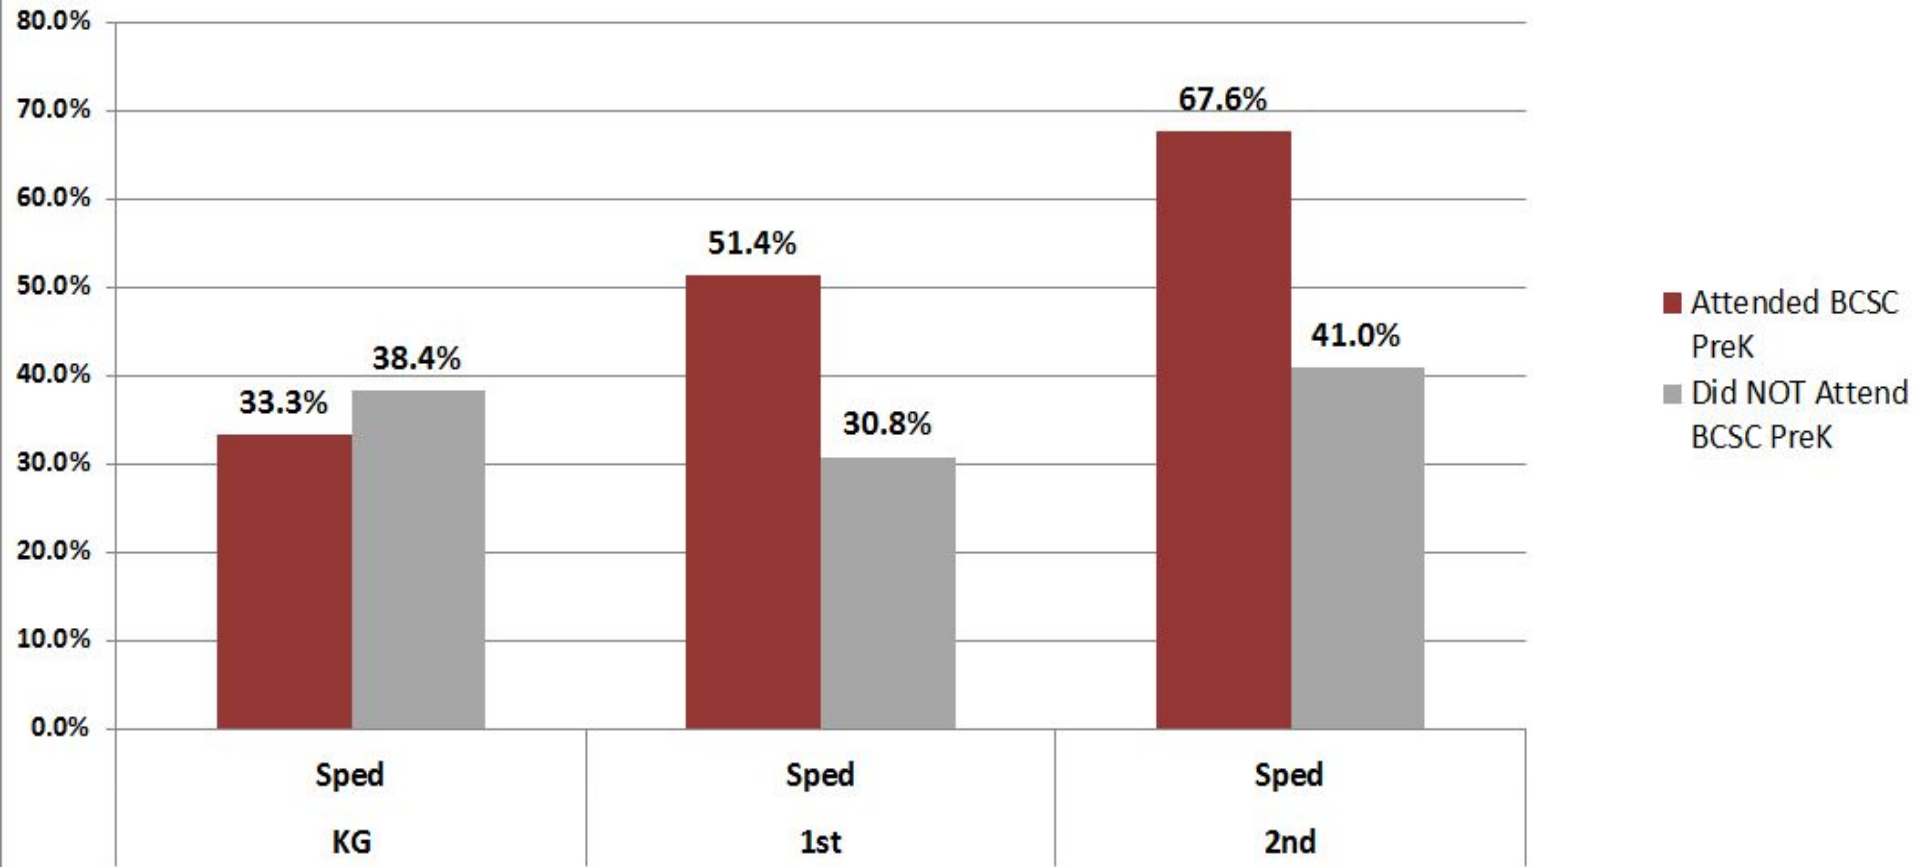

**% Achieving Benchmark mCLASS Reading Skills Assessment
Class of 2025 - Attended PreK in 2011-12
Students with Disabilities**