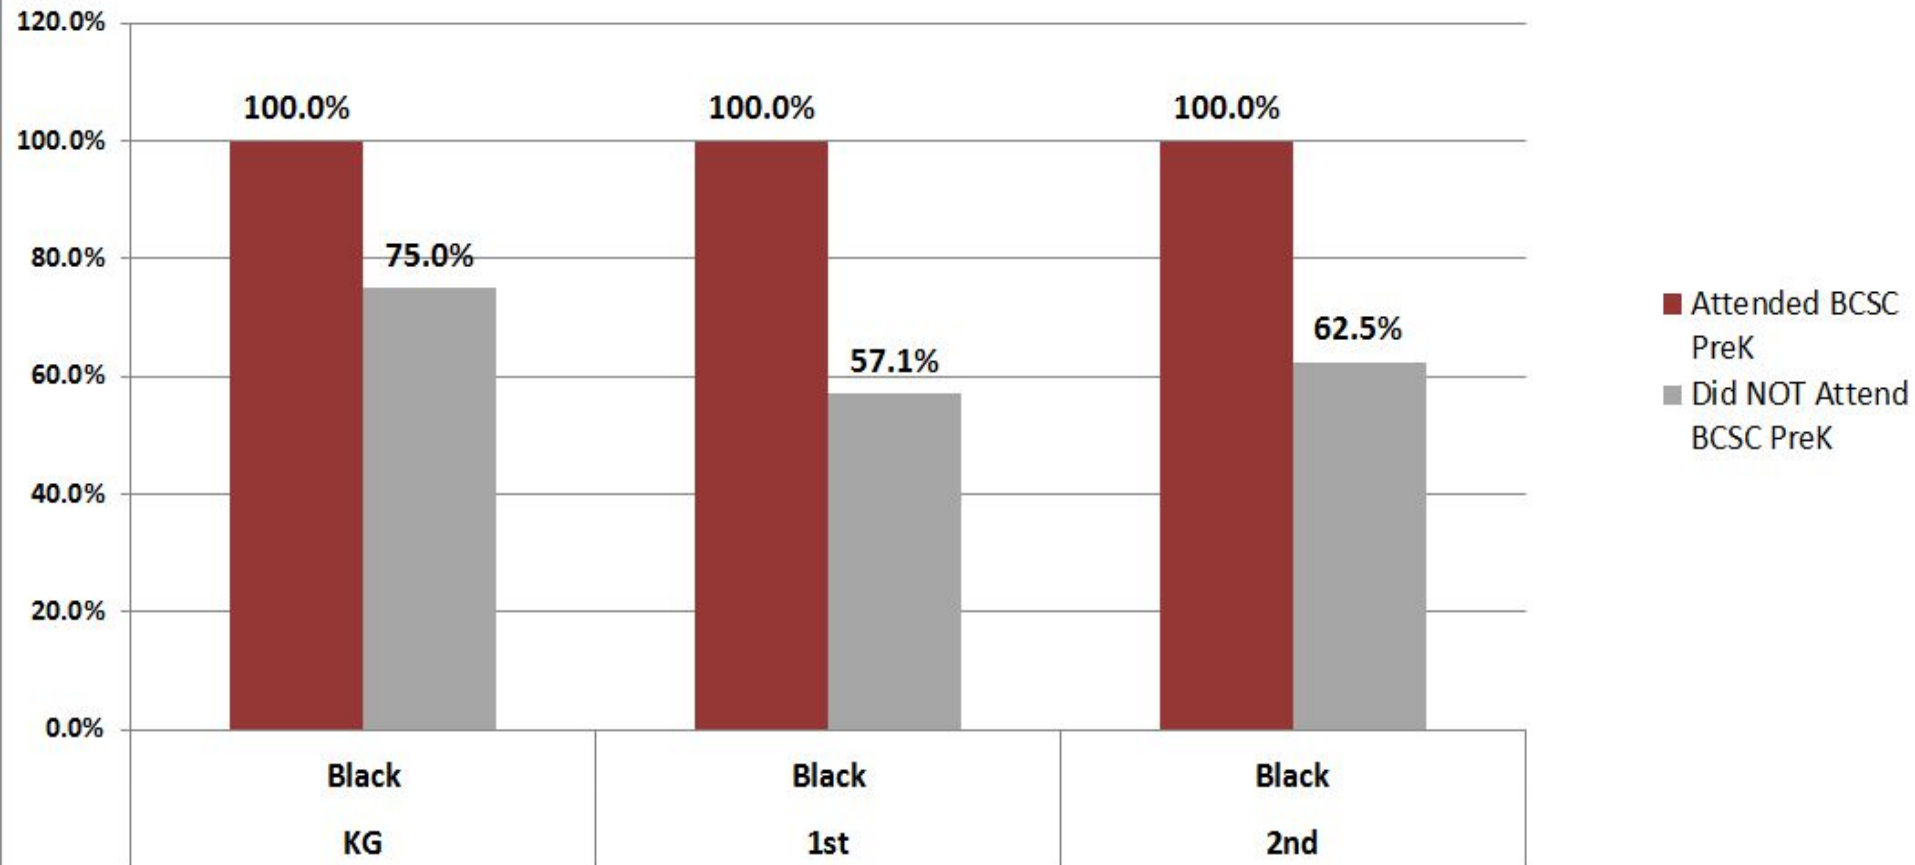

The logo of the Bismarck Consolidated School Corporation (BCSC) is a circular emblem. It features a central shield with a book and a torch, surrounded by four curved arrows forming a circle. The text "Bismarck Consolidated School Corporation" is written along the top inner edge, and "Deeper Learning Works" is written along the bottom inner edge. The letters "BCSC" are prominently displayed in the center of the shield.

BCSC PreK Cohort Data Class of 2025

% Achieving Benchmark mCLASS Reading Skills Assessment Class of 2025 - Attended PreK in 2011-12

**% Achieving Benchmark mCLASS Reading Skills Assessment
Class of 2025 - Attended PreK in 2011-12
Students Receiving Free Lunch**

**% Achieving Benchmark mCLASS Reading Skills Assessment
Class of 2025 - Attended PreK in 2011-12
Students with Disabilities**

**% Achieving Benchmark mCLASS Reading Skills Assessment
Class of 2025 - Attended PreK in 2011-12
Black Students**