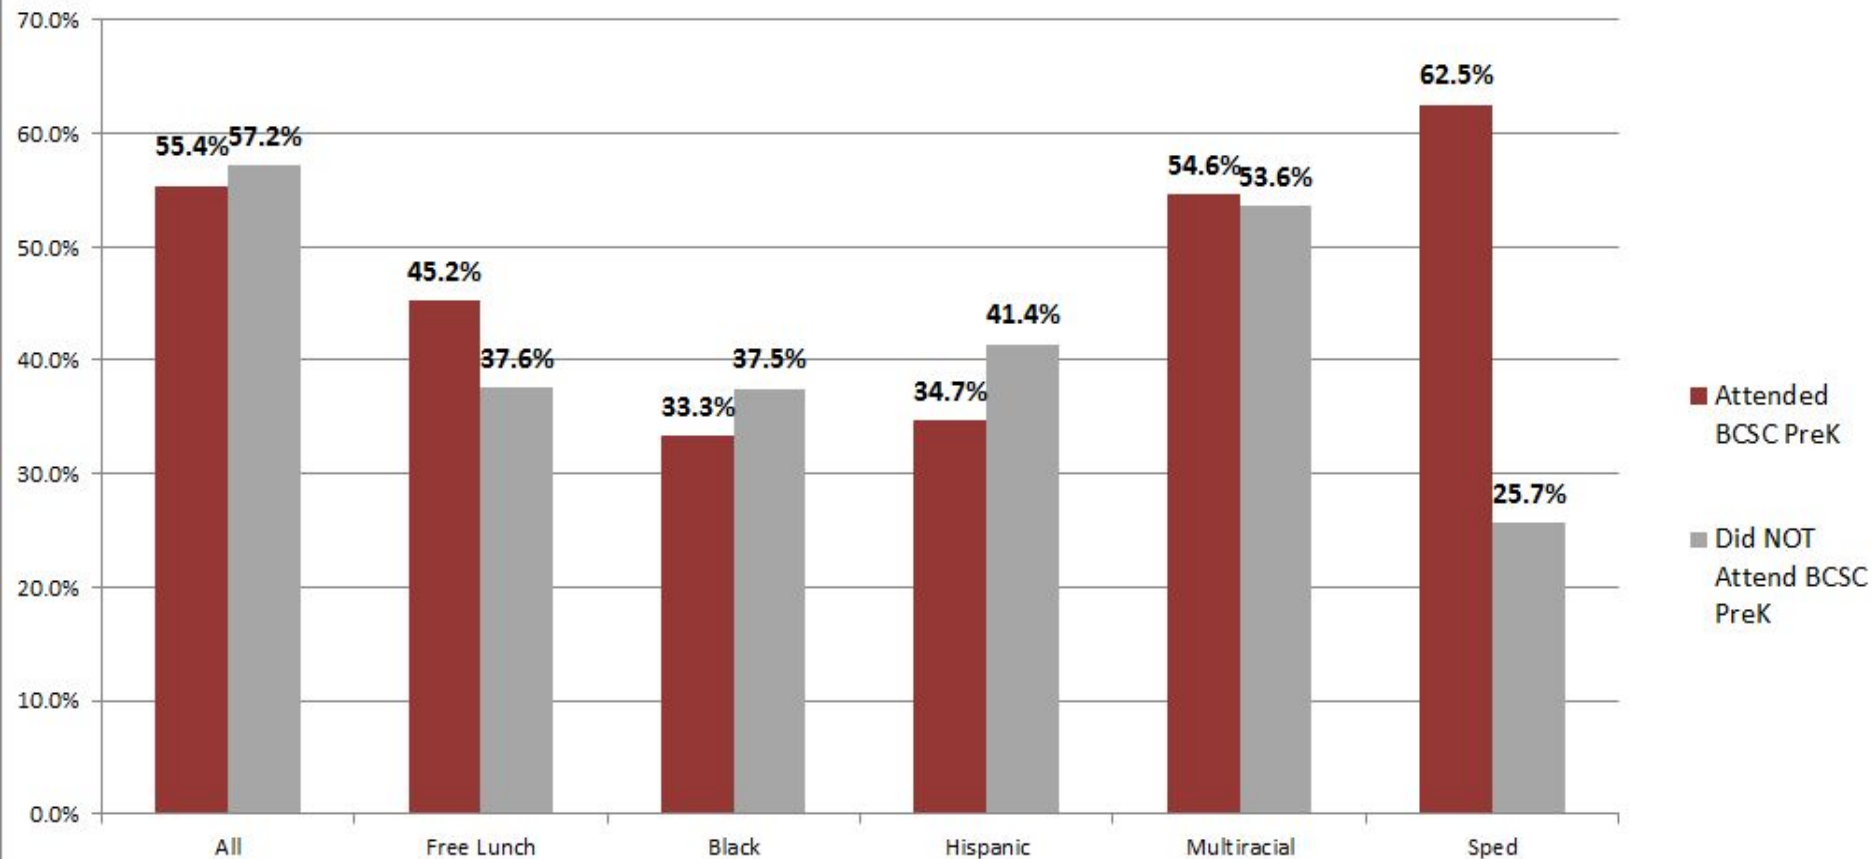

% Passing I-READ3 in 2016

Class of 2025 - Attended PreK in 2011-12

% Passing ELA ISTEP in 2016

Class of 2025 - Attended PreK in 2011-12

% Passing Math ISTEP in 2016

Class of 2025 - Attended PreK in 2011-12