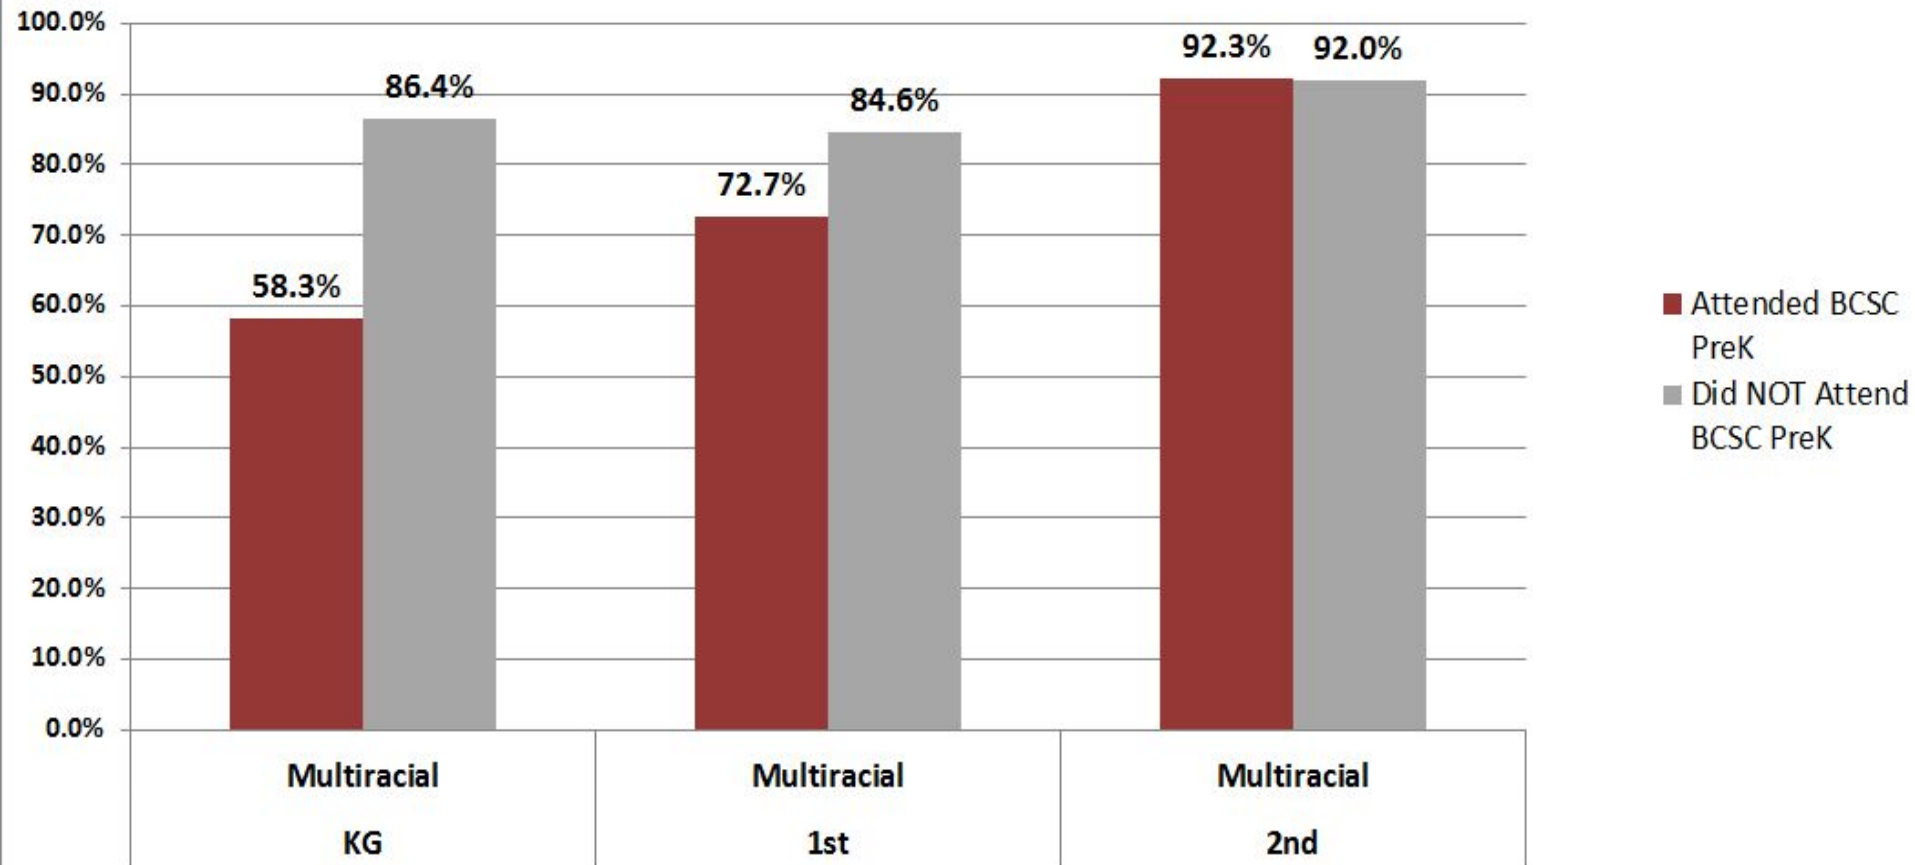

**% Achieving Benchmark mCLASS Reading Skills Assessment
Class of 2025 - Attended PreK in 2011-12
Multiracial Students**