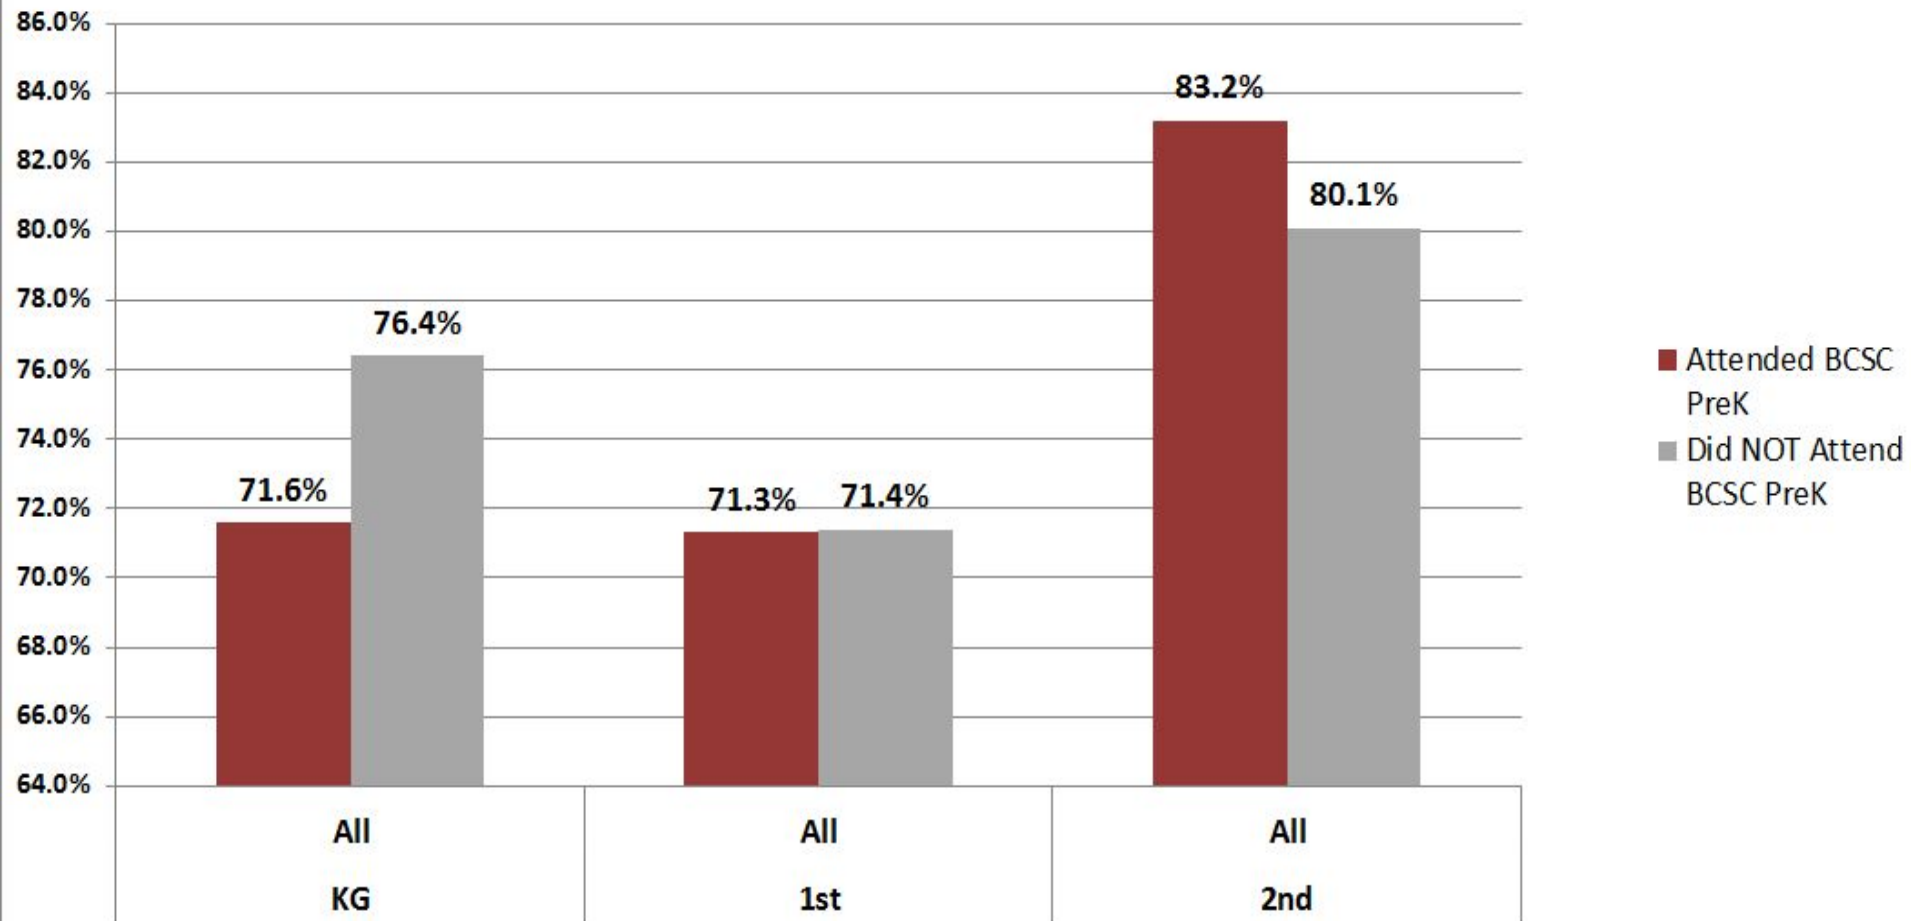

% Achieving Benchmark mCLASS Reading Skills Assessment Class of 2025 - Attended PreK in 2011-12