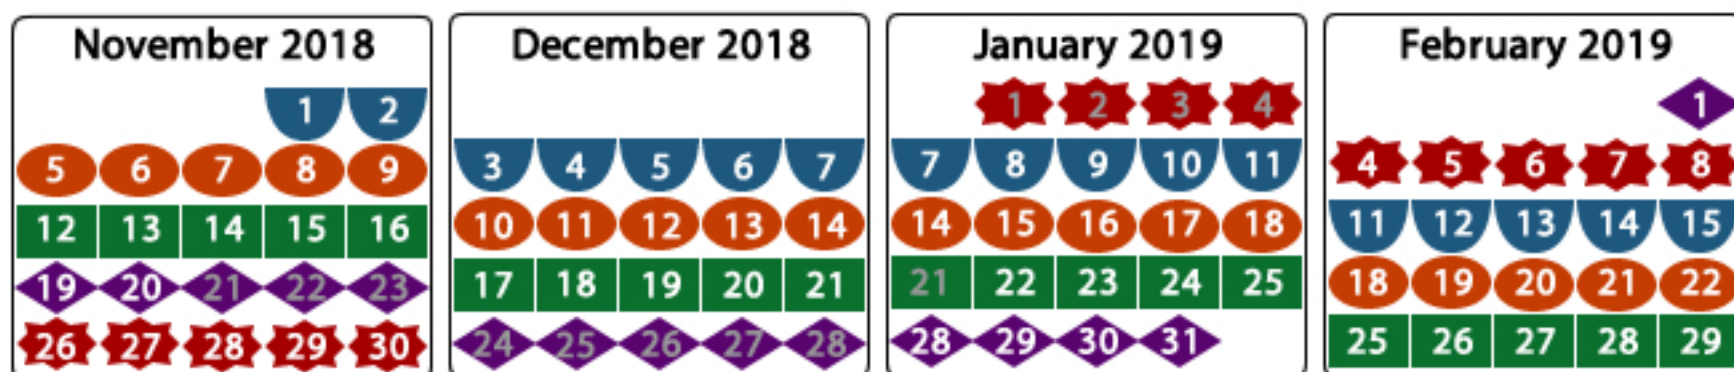

Elementary Lunch Menu: Winter 2018-2019

How To Read: This is a five-cycle lunch menu. Each shape represents a different week-long menu on this calendar. The days in gray represent days with no school. Super Sacks served M-W-F; Specialty Salads T-TH; Crispy Chicken Filet on bun available daily