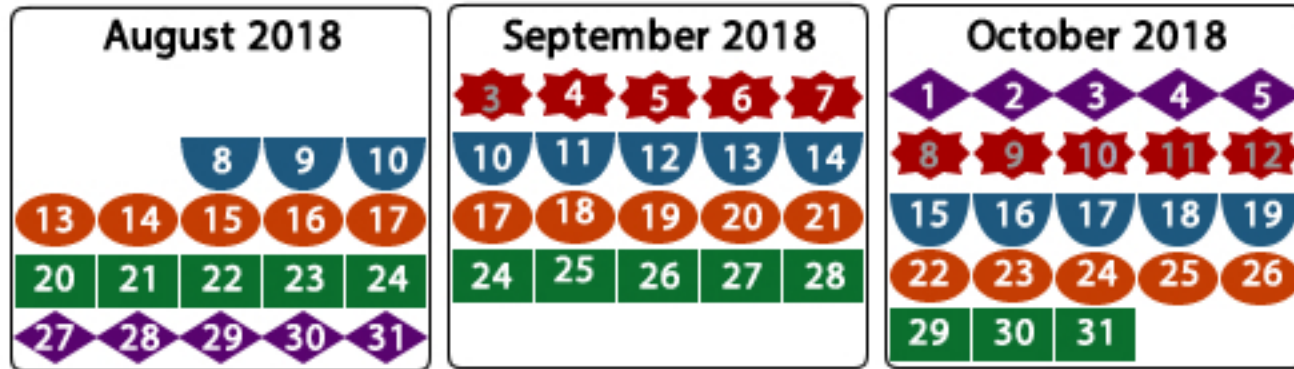

# Elementary Breakfast Menu: Fall 2018

**How To Read:** This is a five-cycle lunch menu. Each shape represents a different week-long menu on this calendar. The days in gray represent days with no school.