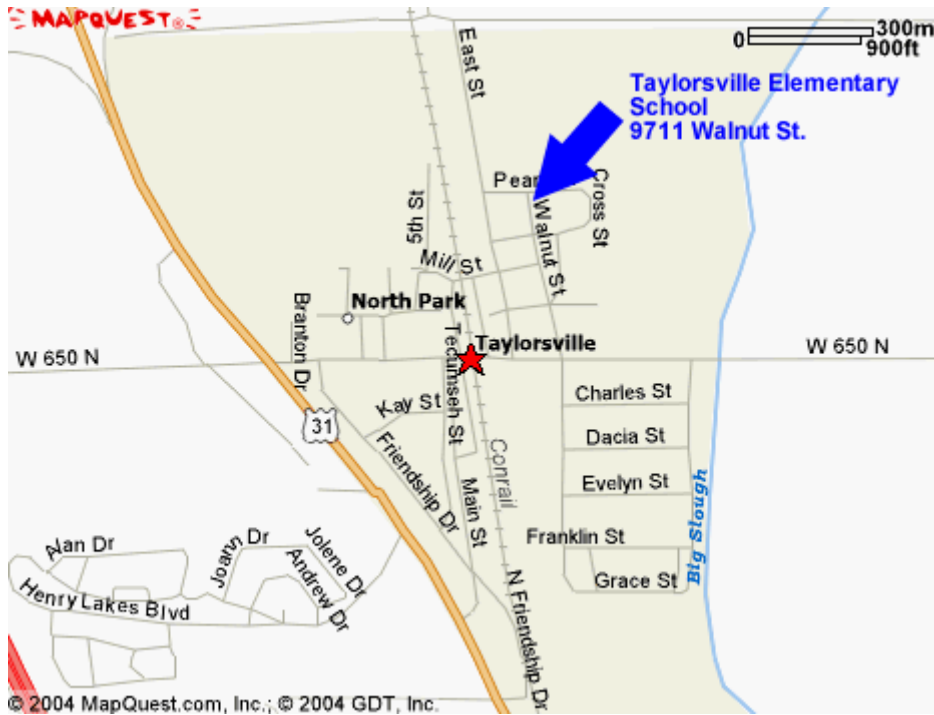

# Map & Directions

## Directions to Taylorsville Elementary School:

### From the North

Take Interstate 65 south:  
Merge onto US 31 via exit 76A (Taylorsville/Columbus)  
Turn left onto CR-650N (Tannehill Road)  
Turn left onto Walnut Street Taylorsville School is on the right

### From the South

Take Interstate 65 north:  
Merge onto US-31 Via Exit 76A toward (Taylorsville/Columbus)  
Turn left onto CR-650N (Tannehill Road)  
Turn left onto Walnut Street Taylorsville School is on the right